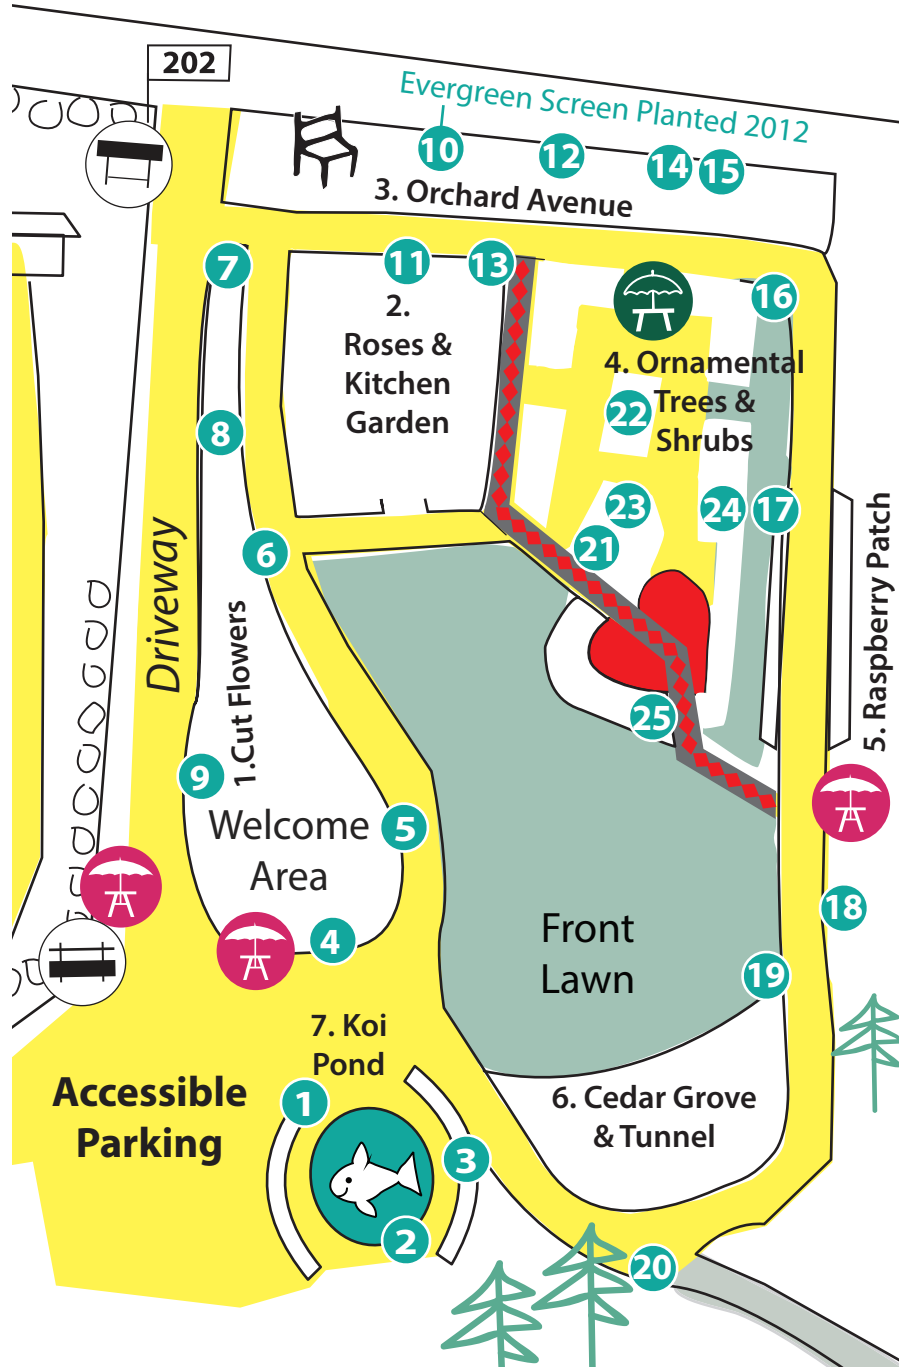

Accessible Arboretum

at Rest-Stop-Ranch, 202 Haverhill Road, Topsfield MA

Rest-Stop-Ranch.org

25 Woody Trees, Shrubs & Vines are labeled.

1. Shrub: Rose 'Meijocos', Pink Drift
2. Tree: Redbud Variegated Weeping, 'Whitewater'
3. Tree: Holly American: Female & Male
4. Tree: Hydrangea Tree 'Pee Gee'
5. Tree: Cherry Weeping 'Yoshino'
6. Shrub: Lilac 'Maiden's Blush'
7. Tree: Apple 'Honeycrisp'
8. Tree: Red Pine
9. Vine: Hydrangea Climbing
10. Shrub: Evergreen Privacy Screen
11. Vine: 5 Flavor Berry, Magnolia Berry
12. Tree: Eastern White Pine
13. Vine: Dutchman's Pipe
14. Tree: Douglas-Fir
15. Tree: Silver Maple
16. Tree: Maple 'Autumn Blaze'
17. Shrub: Red Raspberries 'Heritage'
18. Tree: Elm American 'Valley Forge'
19. Tree: Arbor Vitae (mass planting)
20. Tree: Star Magnolia
21. Tree: Golden Rain
22. Tree: Katsura
23. Shrub: Witch Hazel 'Diane'
24. Tree: Japanese White Peach
25. Tree: Dwarf Umbrella

Mentored by Chicago Morton Arboretum "Arbnet.org," we are becoming a level 1 Arboretum: 25 woody trees, shrubs & vines are labeled and managed year-round by a team of volunteers.

Join our volunteer team! Contact us: 978-887-4202

Rest-Stop-Ranch